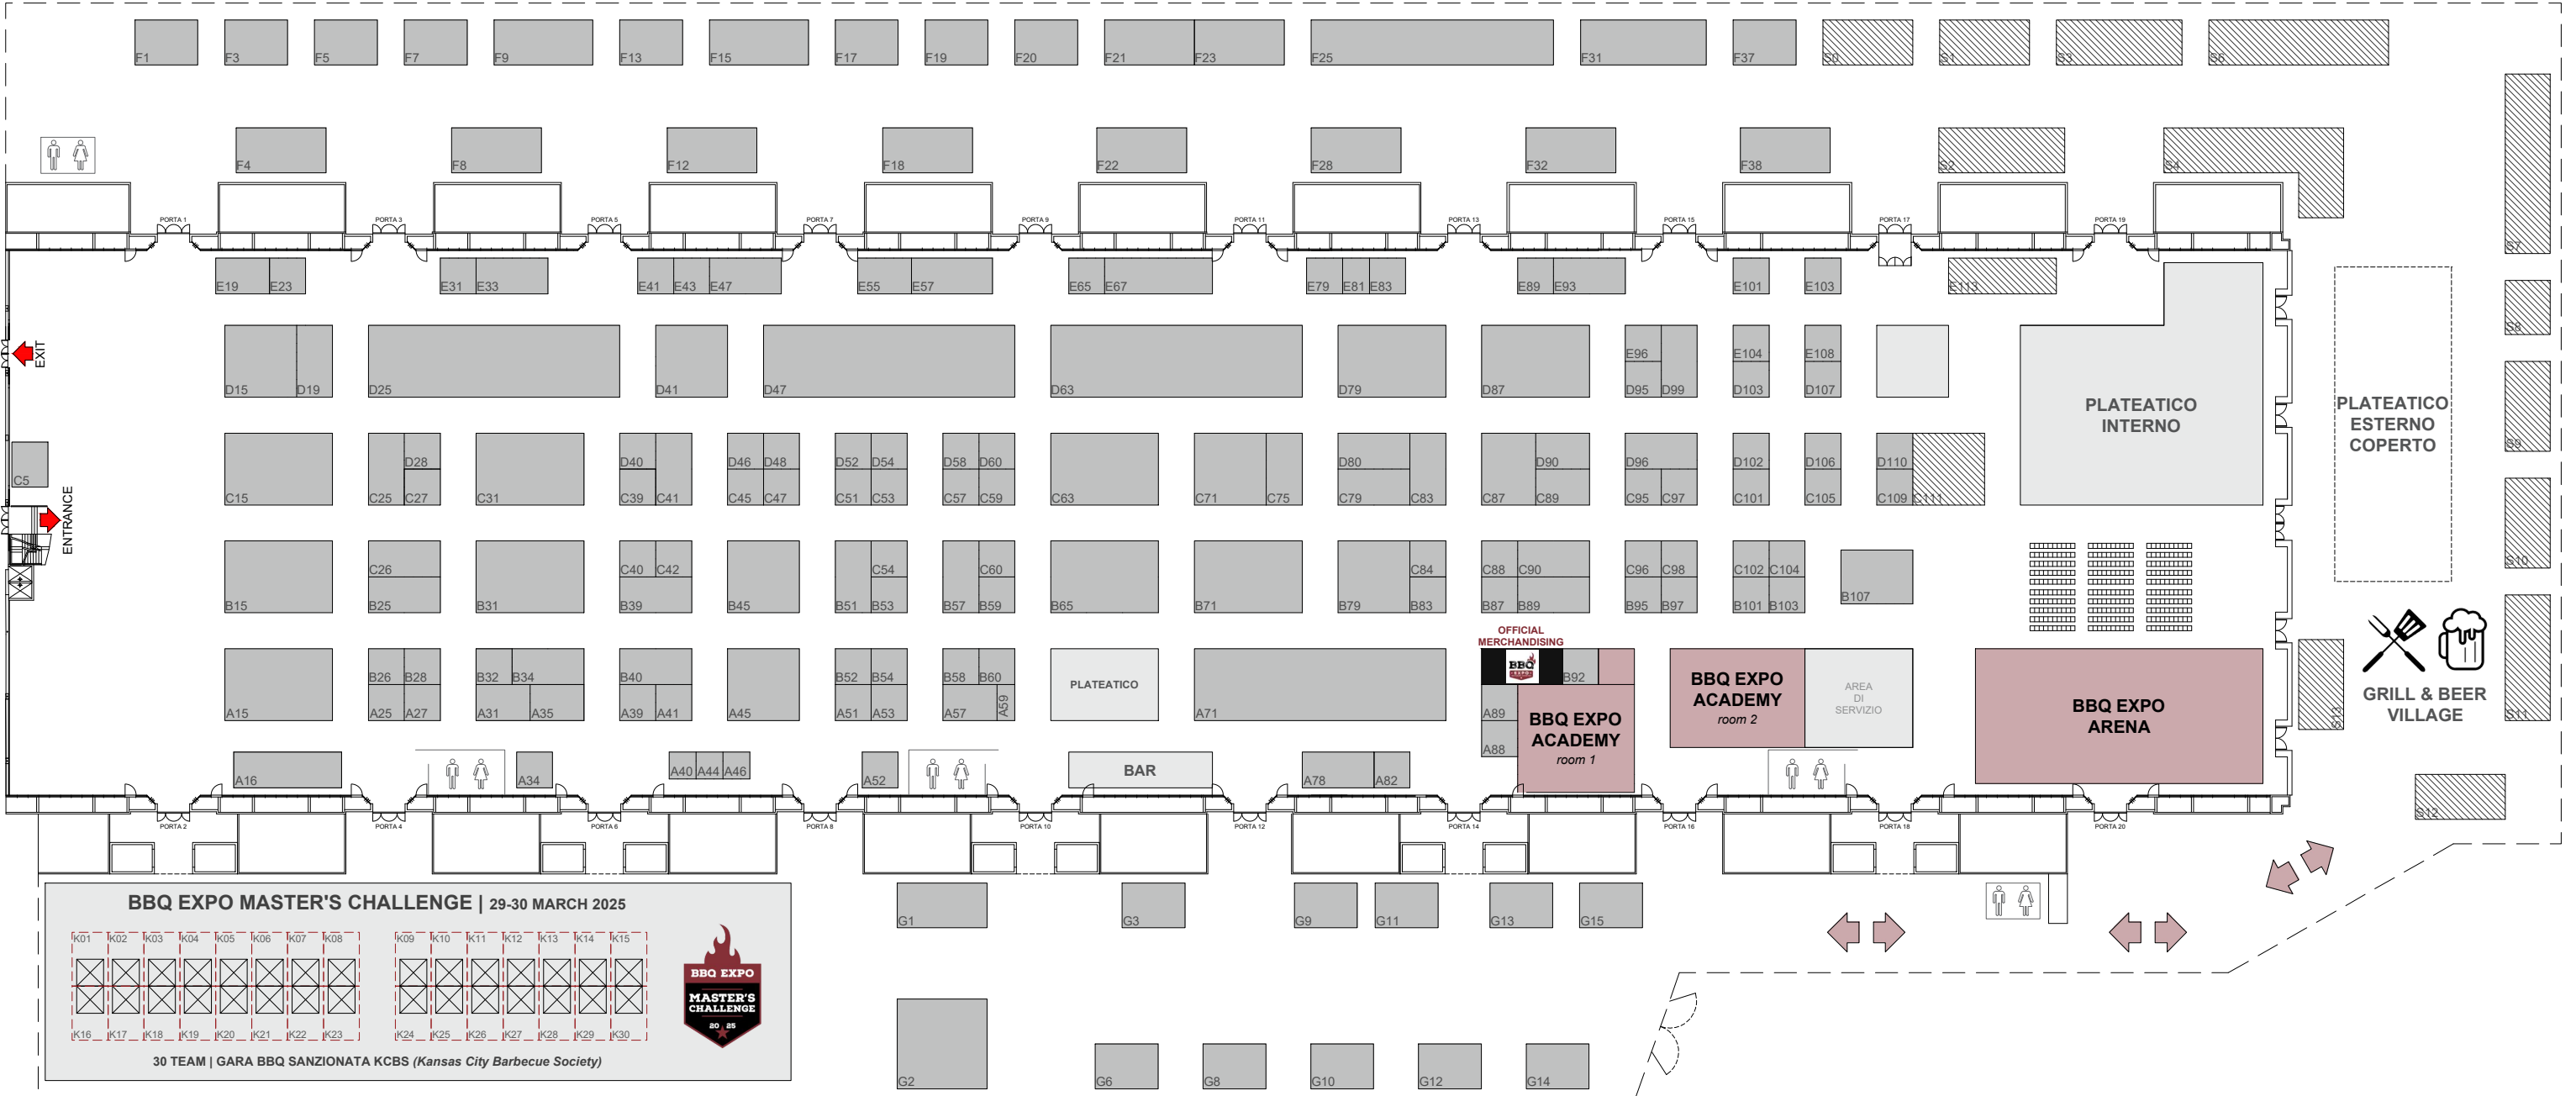

# BRIXIA FORUM - FIERA DI BRESCIA

from 29 MARCH to 1 APRIL 2025

## AREA ESPOSITIVA ESTERNA NORD - NORTH OUTDOOR EXHIBITION AREA

## AREA ESPOSITIVA ESTERNA SUD - SOUTH OUTDOOR EXHIBITION AREA